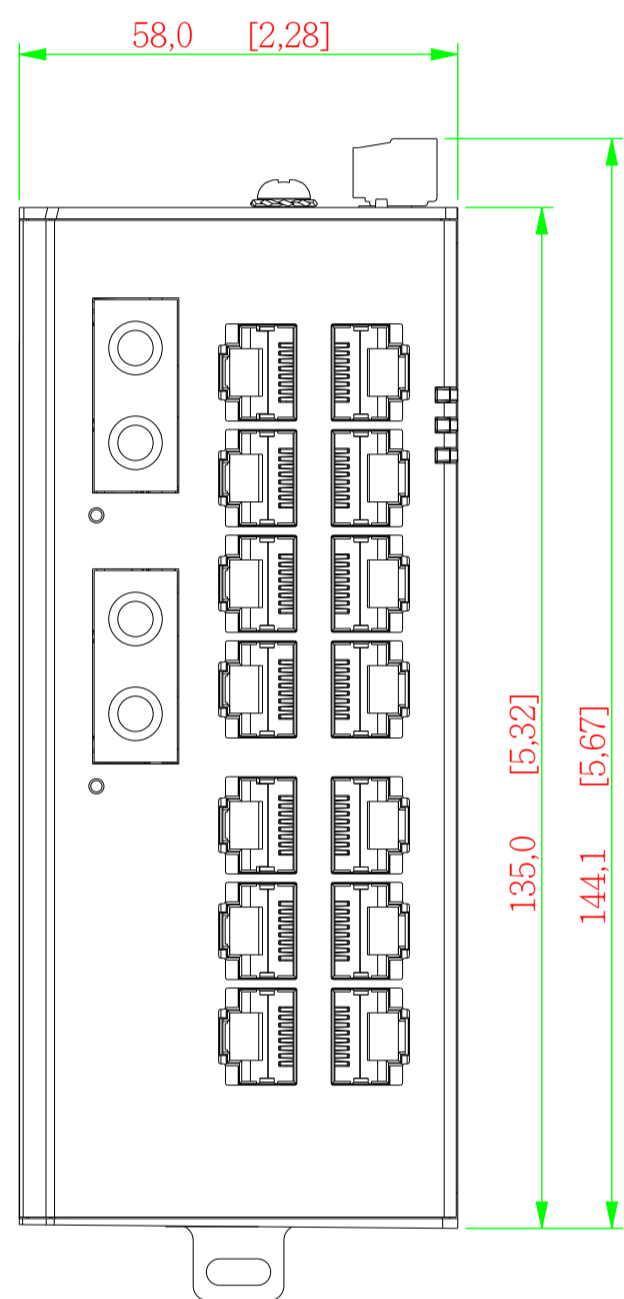

1

2

3

4

5

6

7

8

A

B

C

D

E

F

MOXA®

Tel:+886-2-89191230
Fax:+886-2-89191231
www.moxa.com

Projection

3rd Angle

Unit

mm/inch

Scale

1,000

Note

Product Model

EDS-2016-ML-MM-ST

Drawn Name

2D_DIM_EDS_2016_ML_ST_PZ