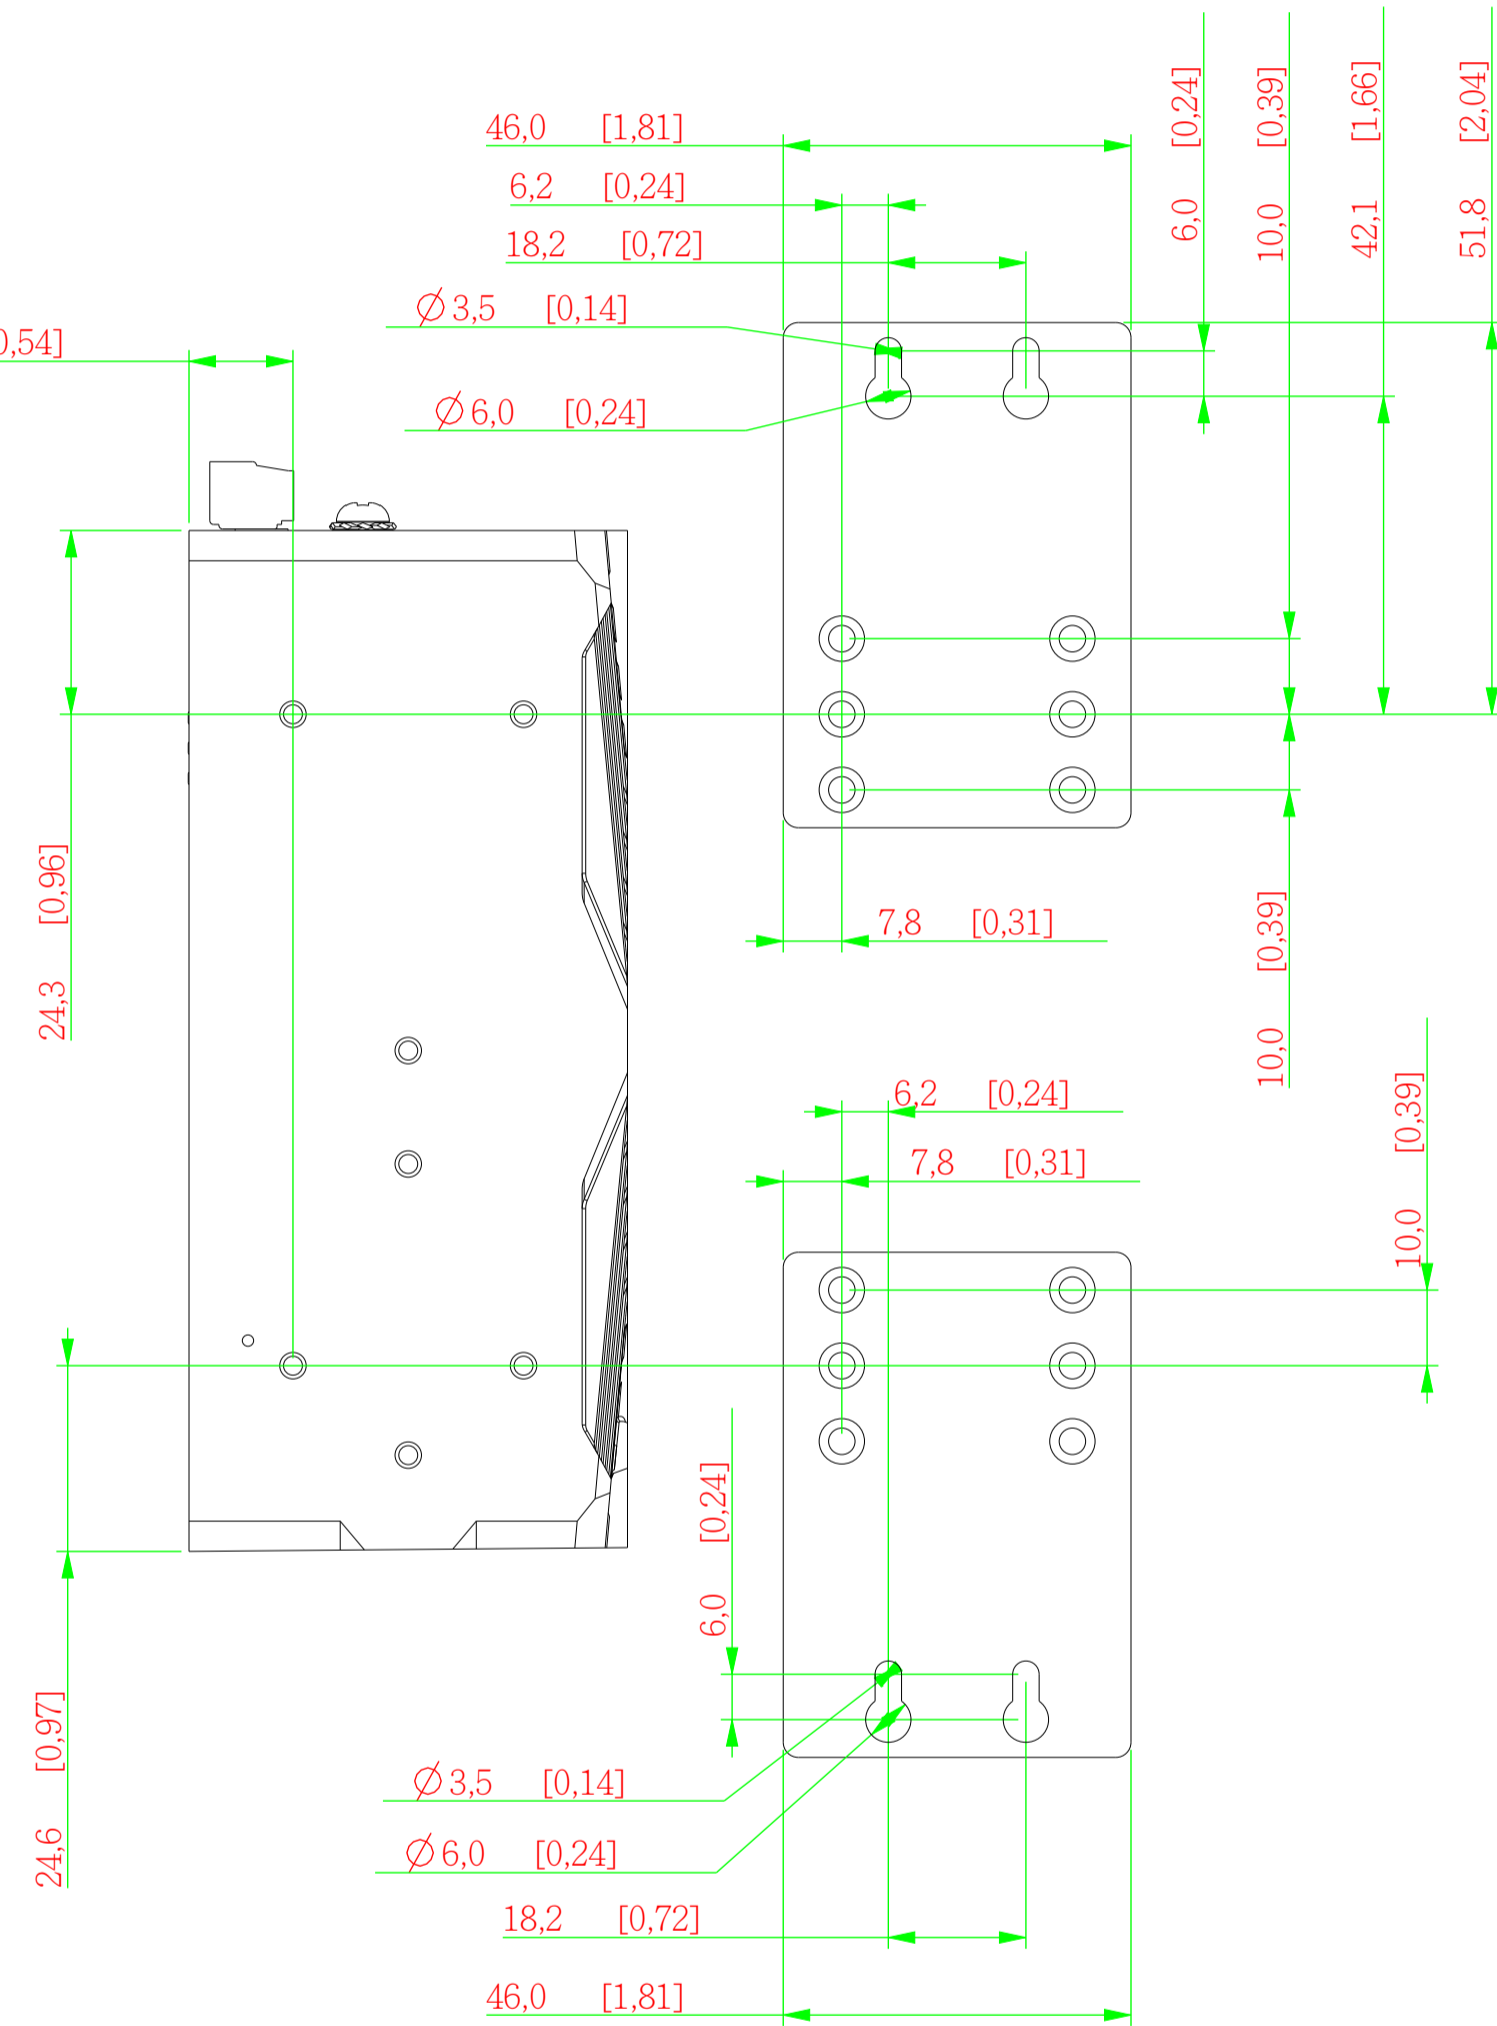

1

2

3

4

5

6

7

8

A

B

C

D

E

F

MOXA®

Tel:+886-2-89191230
Fax:+886-2-89191231
www.moxa.com

Projection

3rd Angle

Unit

mm/inch

Scale

1,000

Note

Product Model

EDS-2016-ML-MM-ST

Drawn Name

2D_DIM_EDS_2016_ML_ST_PZ