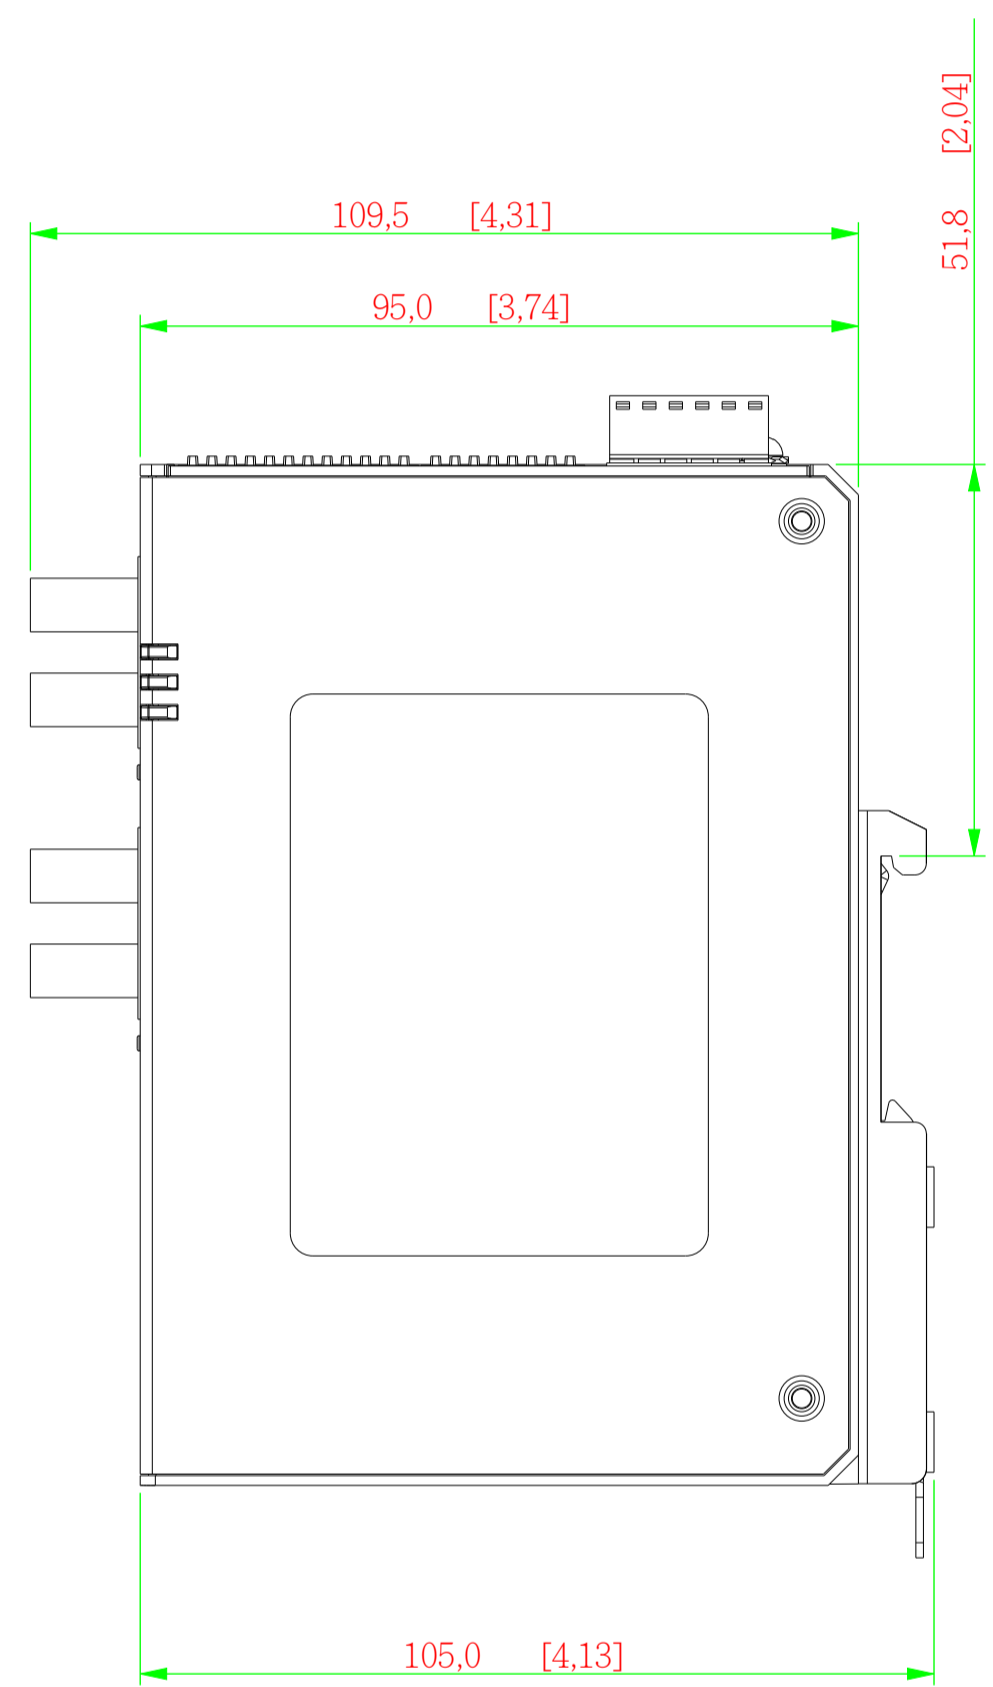

1

2

3

4

5

6

7

8

A

B

C

D

E

F

MOXA®

Tel:+886-2-89191230
Fax:+886-2-89191231
www.moxa.com

Projection

3rd Angle

Unit

mm/inch

Scale

1,000

Note

Product Model

EDS-2016-ML-MM-ST

Drawn Name

2D_DIM_EDS_2016_ML_ST_PZ