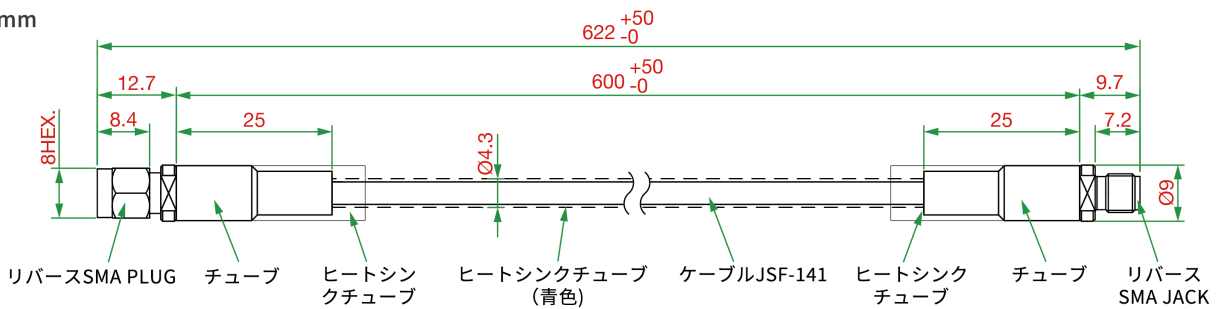

Radome Color	A-CRF-RFRM-J1-60: Blue A-CRF-RFRM-R4-150: Black A-CRF-RFRM-C2-300: Black A-CRF-RFRM-C2-500: Black
Radome Material	Plastic
Installation	A-CRF-RFRM-J1-60: N/A A-CRF-RFRM-R4-150: Magnetic mount A-CRF-RFRM-C2-300: N/A A-CRF-RFRM-C2-500: N/A

Environmental Limits

Operating Temperature	-40 to 85°C (-40 to 185°F)
Storage Temperature	-40 to 85°C (-40 to 185°F)

Warranty

Warranty Period	1 year
Details	See www.moxa.com/jp/warranty

Package Contents

Device	1 x A-CRF-RFRM Series wireless antenna cable

寸法

A-CRF-RFRM-J1-60

単位: mm

A-CRF-RFRM-R4-150

単位: mm